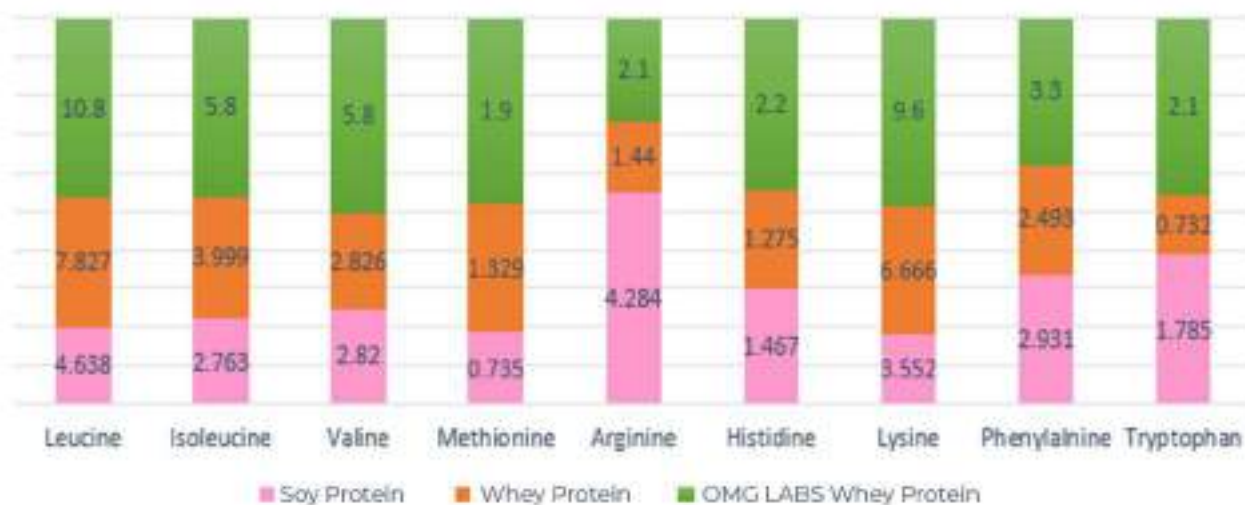

OMG LABS leads the pack in its concentration of essential and non-essential amino acids

COMPARISON OF ESSENTIAL AMINO ACIDS