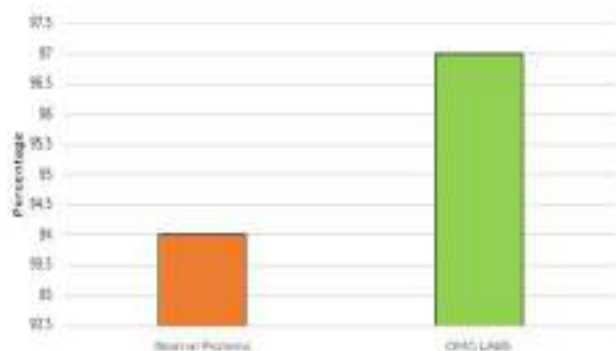

COMPARISON OF ESSENTIAL AMINO ACIDS

COMPARISON OF NON ESSENTIAL AMINO ACIDS

OMG LABS has 3% lead in innate BV. So our protein have slightly more protein per gram than regular brands.

COMPARISON OF BIOLOGICAL VALUE