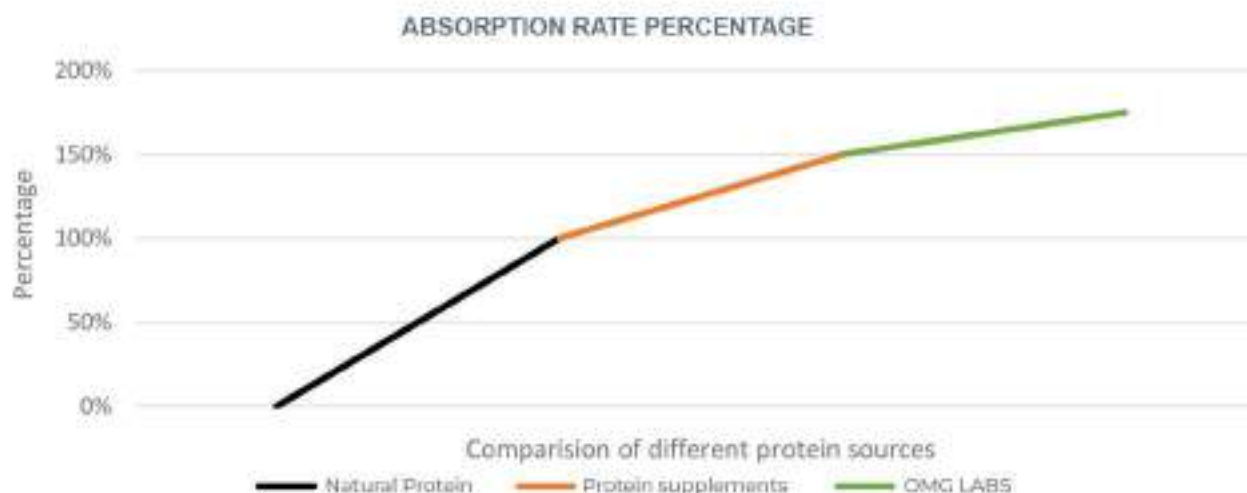

Creaplus is our only 'workout' product and is a strong favourite amongst the highly active and Elite fitness communities.

FOR EXTREMELY ACTIVE ADULTS

Variants:

200gms

500gms

CREAPLUS

Serving Size - 10 gms

OMG-MEDICAL STUDIES

Absorption Rate

Our protein has a high leucine content (50%-75% more than other common food protein) coupled with fast absorption. This makes OMG whey protein ideal as a protein supplement for muscle gain.