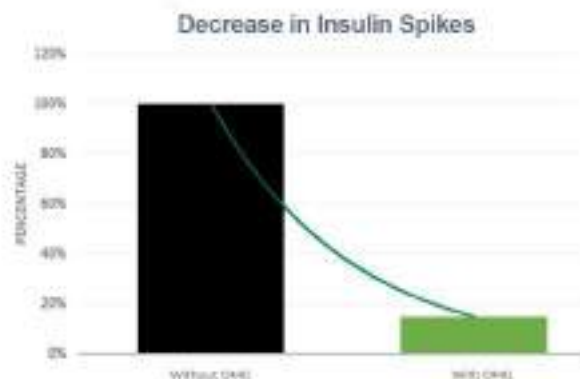

Controlling Insulin Spikes

The diabetic patients who used our product have seen great results in controlling their sugar levels and fall in their insulin spikes post meal.