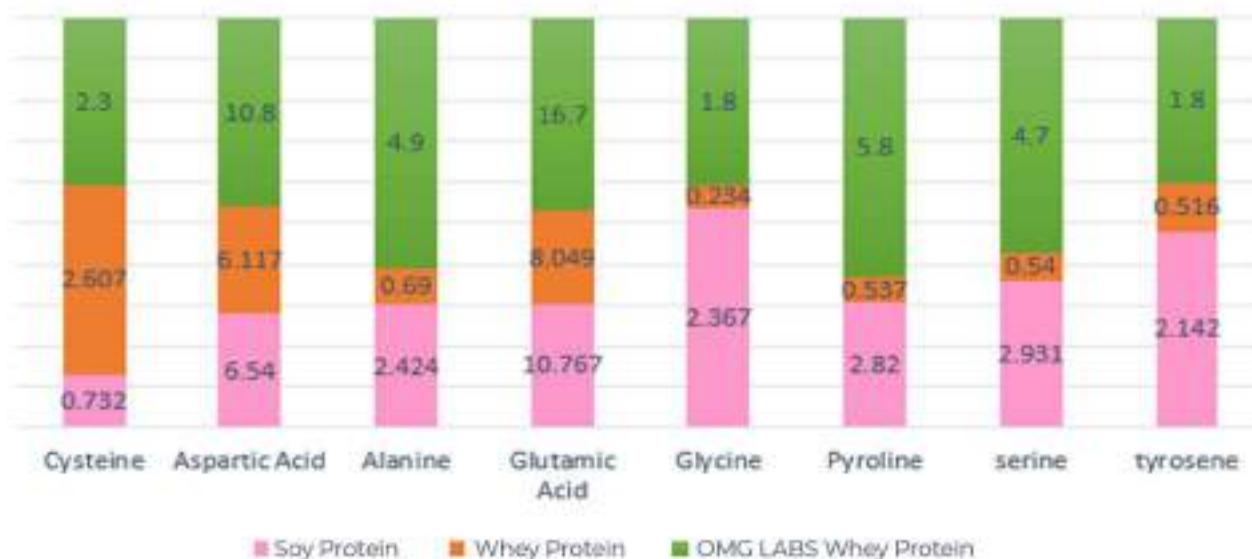

COMPARISON OF ESSENTIAL AMINO ACIDS

COMPARISON OF NON ESSENTIAL AMINO ACIDS

OMG LABS has 3% lead in innate BV. So our protein have slightly more protein per gram than regular brands.

COMPARISON OF BIOLOGICAL VALUE